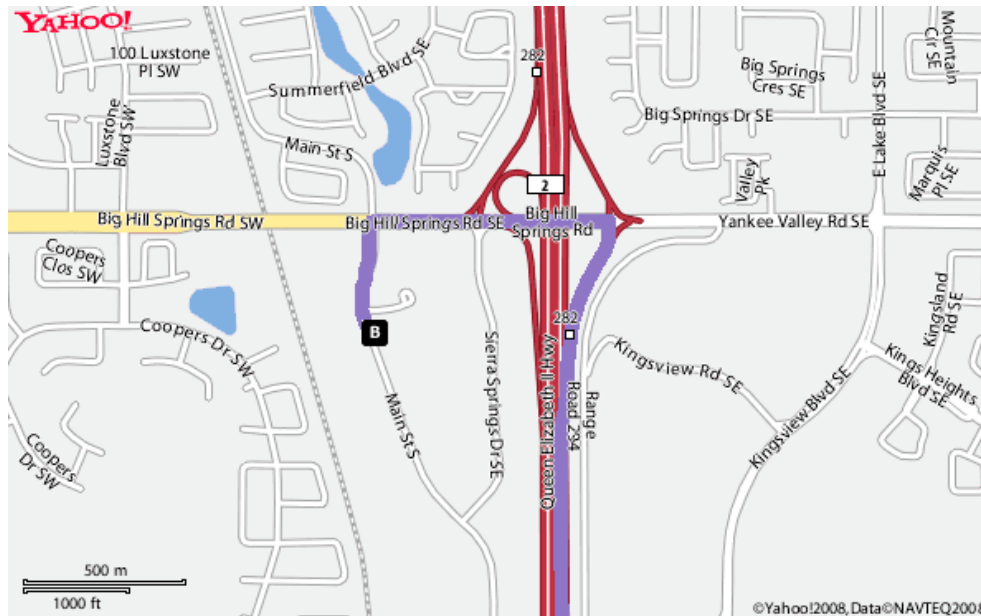

**Map and Driving Directions
Heartland Veterinary Clinic 403.912.8882
Bay 300, 2700 Main Street S, Airdrie, AB**

Calgary and Southern Alberta:

Take Hwy 2 (QE2) North
Take exit #282/Airdrie/Big Springs Rd
Turn Left on Big Springs Rd go 0.6km
Turn Left on Main Street go 0.3km
Turn right into Airdrie Co-op Shopping Centre

Carstairs and Northern Alberta;

Take Hwy 2 (QE2) South
Take exit #282/Airdrie/Big Springs Rd (West)
Turn West on Big Springs Rd go 0.6km
Turn Left on Main Street go 0.3km
Turn right into Airdrie Co-op Shopping Centre